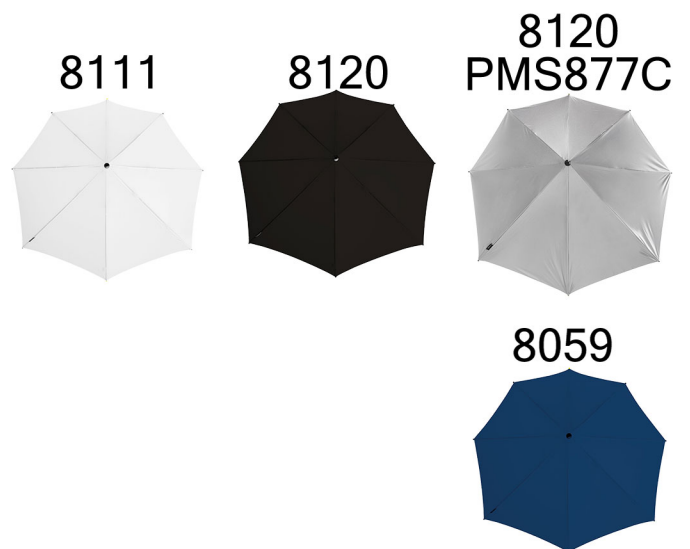

ST-14

STORMaxi® Aerodynamic storm umbrella

Handle: straight
Mechanism: manual
Windproof: yes
Material canopy: polyester pongee
Panels: 8
Selfcase: yes
Brand: STORMaxi®

Dimensions
Length (cm): 82

Packaging details
Pieces in a carton: 20

Unit Price: 10,32 €