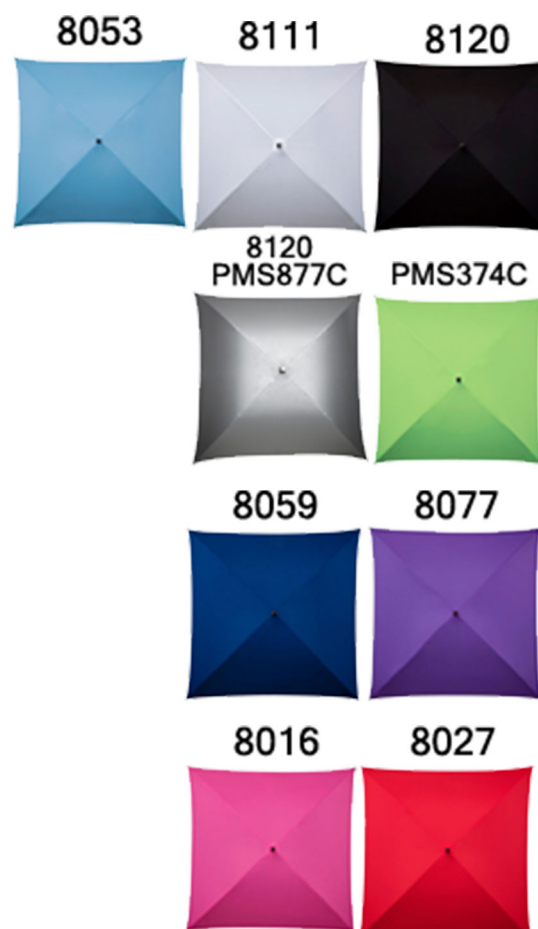

GP-44

All Square® completely square umbrella

Handle: straight

Mechanism: manual

Windproof: yes

Material canopy: polyester pongee

Panels: 4

Selfcase: no

Statistic code: 6601992000

Brand: All Square®

Dimensions

Length (cm): 102

Panel size: A: 95 cm, B: 72 cm, C: 50 cm

Diameter (cm): 94

Packaging details

Pieces in a carton: 25

Unit price: 11,56 €