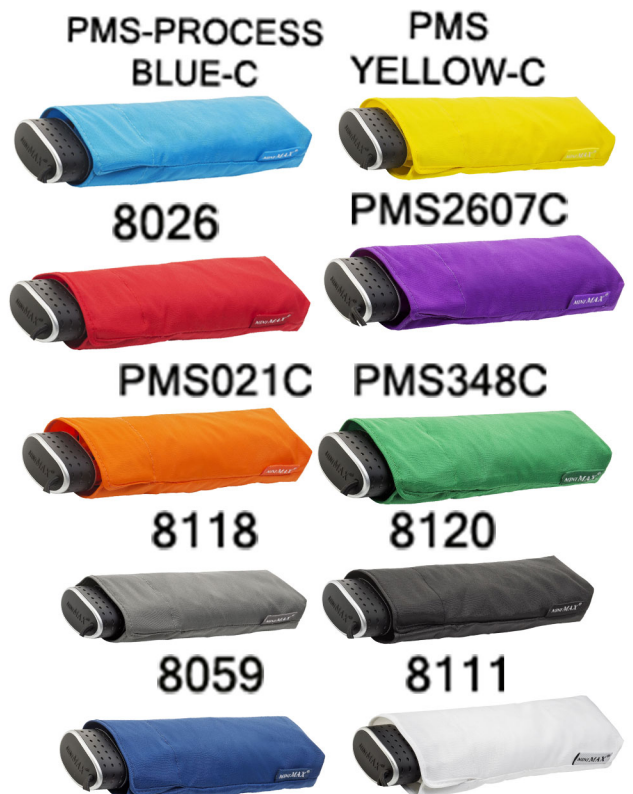

Brand: miniMAX®

Dimensions

Length (cm): 22

Panel size:A: 45 cm, B: 50 cm, C: 43 cm

Diameter (cm): 90

Packaging details

Pieces in a carton: 60

Unit Price: 5,36 €